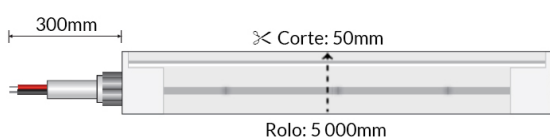

Este modelo standard tem saída de cabo de topo.
Este modelo estándar tiene una salida de cable superior.